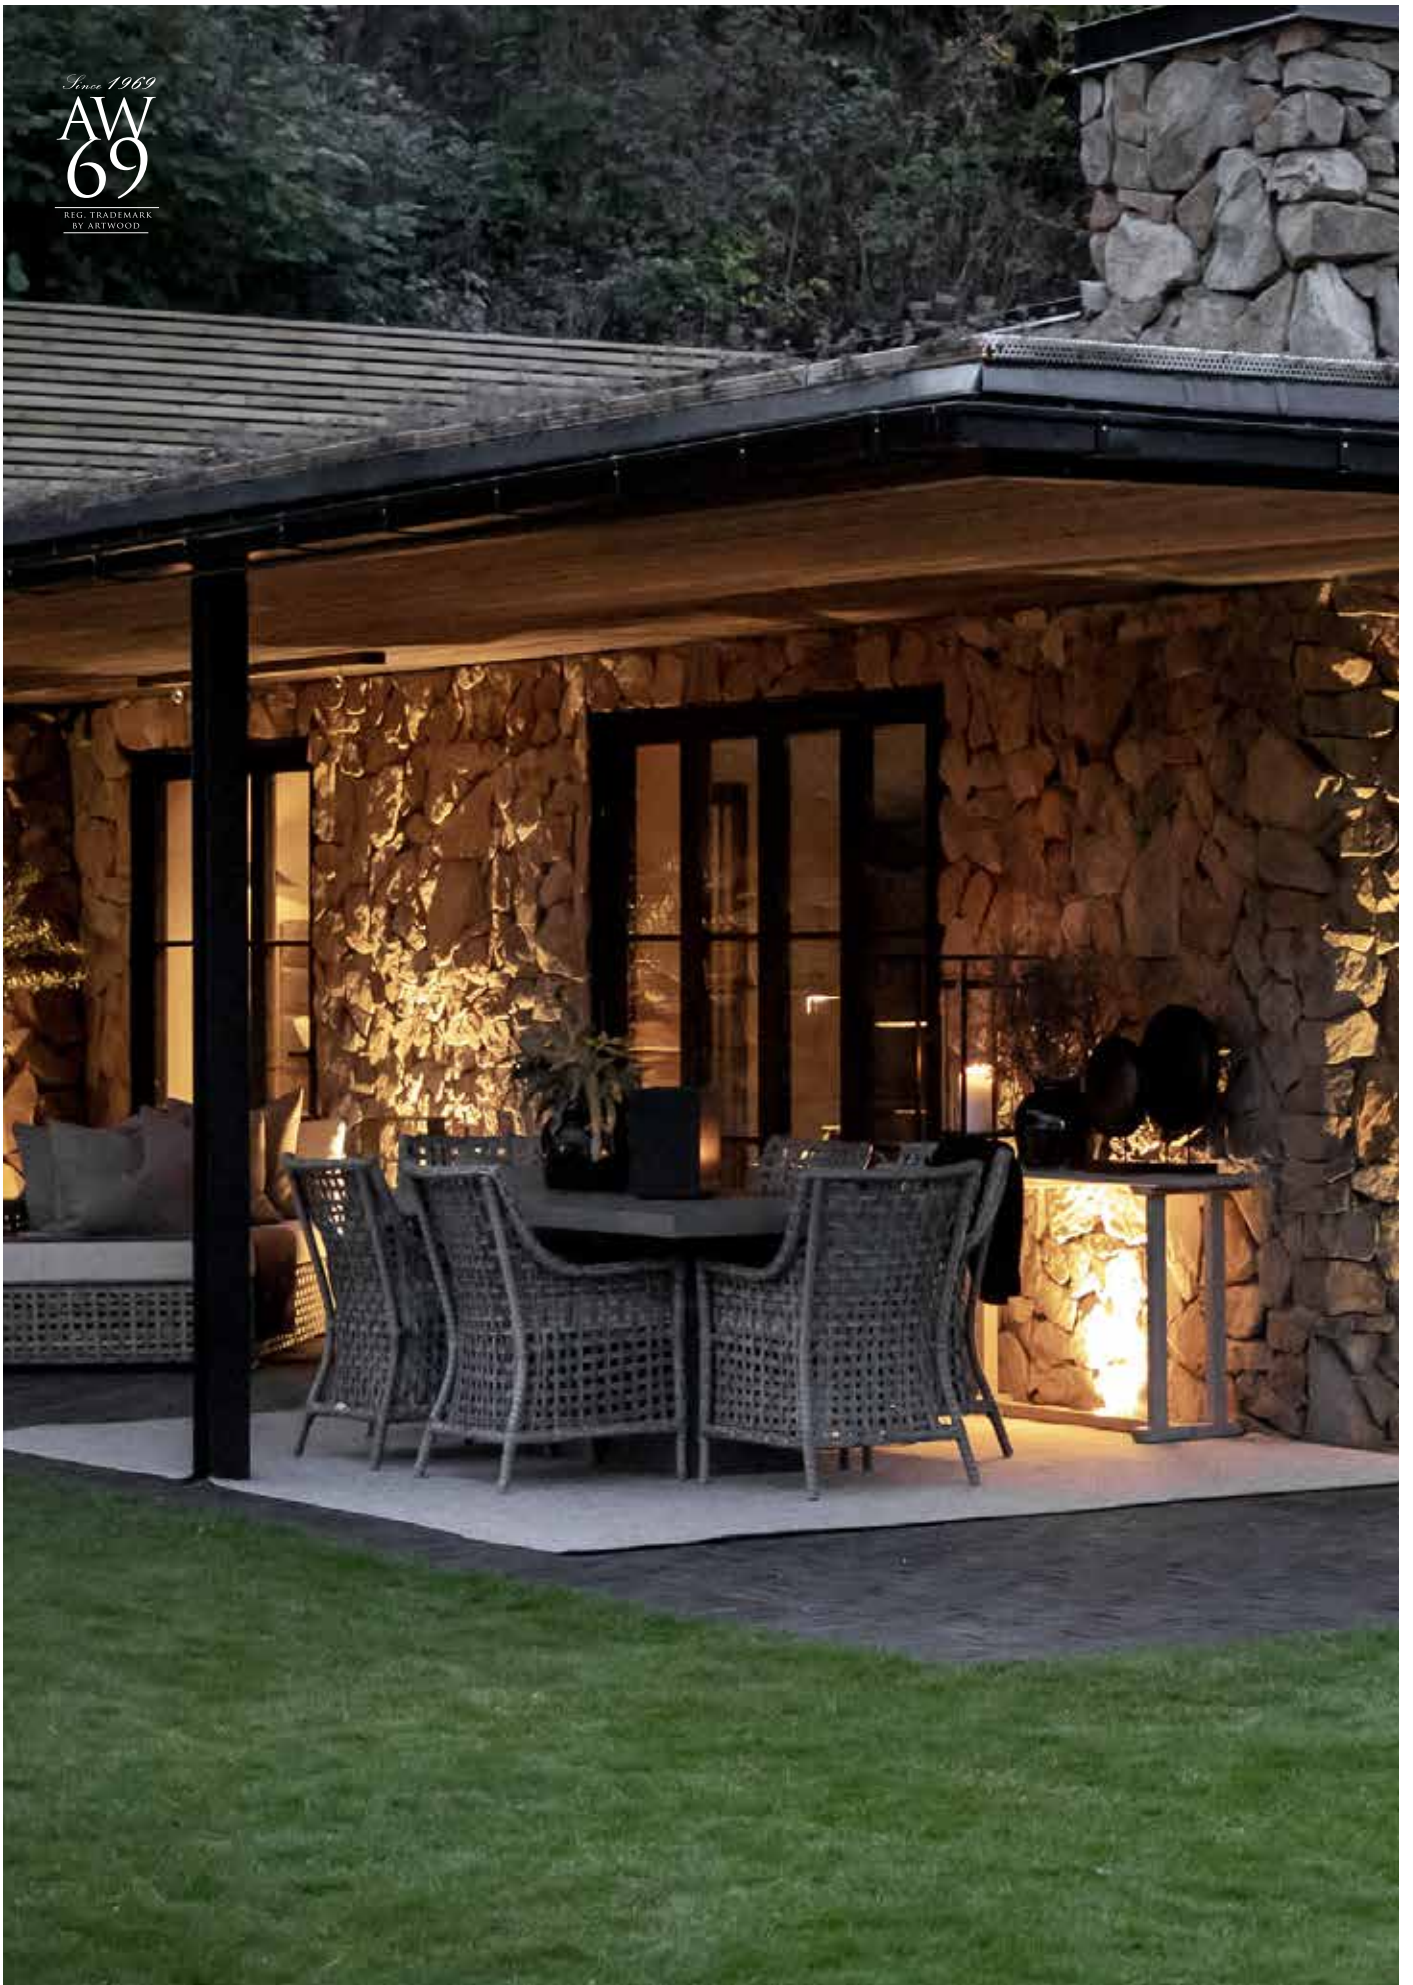

Since 1969

AW
69

REG. TRADEMARK
BY ARTWOOD