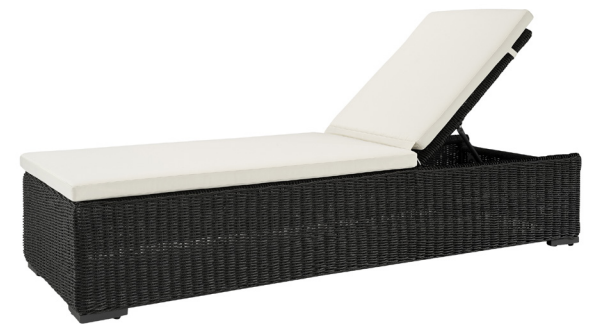

DIFFERENT WAYS OF LIVING

ANSON OUTDOOR SIDE TABLE

WOODEN FURNITURE

Wooden furniture with a sense of style. Whether you prefer a rustic look or a well polished surface, our wood brings natural style and texture to any space. The **Anson Outdoor Range** features a wooden teak top with a black aluminium base.

SPECIFICATIONS

Item Code: A9525

Size: 50cm (W) x 50cm (D) x 55cm (H)

Material: Teak & Powder Coated Aluminium

Colour: Instant Charcoal & Black

TRY WITH THESE ITEMS FROM OUR ARTWOOD RANGE

Tampa Lounger - Available in 4 Colours

Orlando Lounger - Available in 4 Colours